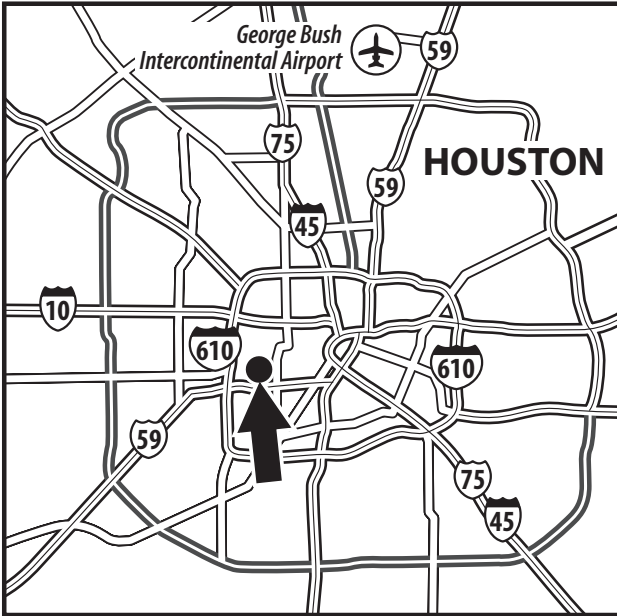

How to find us ...

Directions from George Bush Intercontinental Airport

From the terminal at IAH take the I-59 exit from the airport. Go south on I-59 for approximately 23 miles to the Buffalo Speedway exit. RIB Americas is located on the Northwest corner of the intersection of I-59 and Buffalo Speedway in the Phoenix Tower. The offices are located on the 33rd floor.